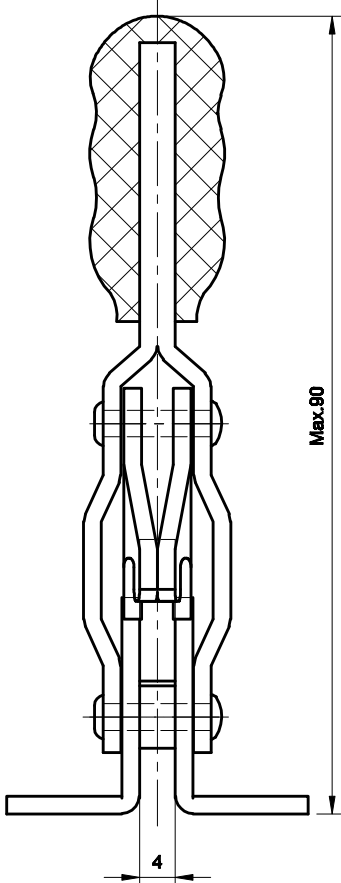

PART NUMBER: CH-10752-B

BAR OPENS: 130°~195°
HANDLE OPENS: 90°~125°
SPINDLE SUPPLIED: CH-SA-055008