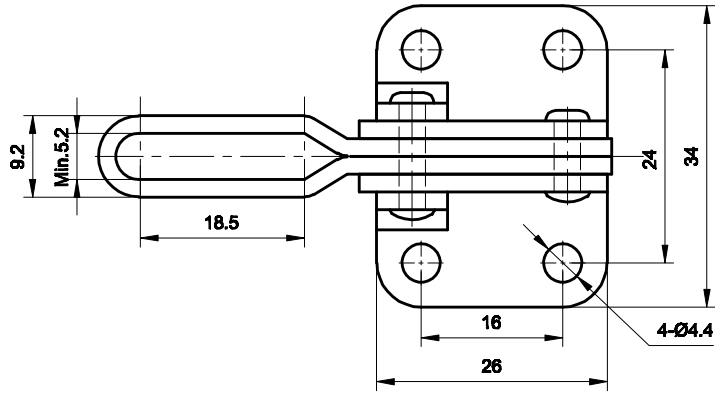

PART NUMBER: CH-10752-B

BAR OPENS: 130°~195°
HANDLE OPENS: 90°~125°
SPINDLE SUPPLIED: CH-SA-055008