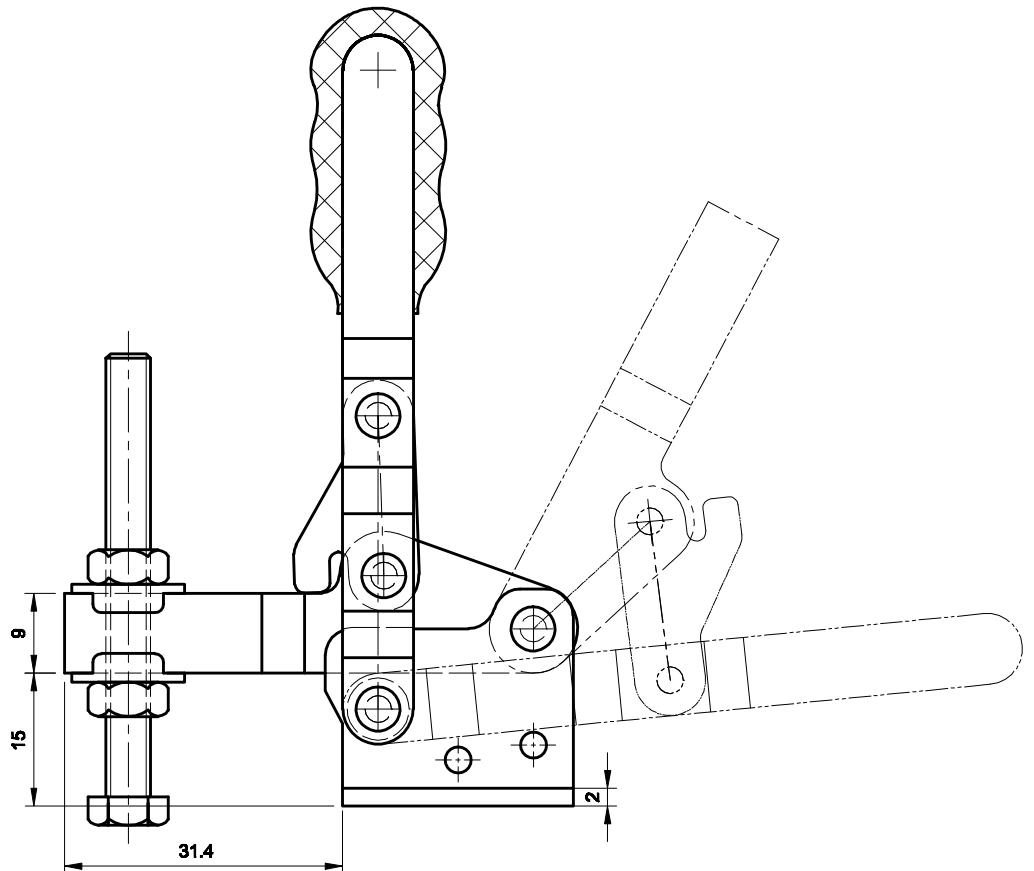

PART NUMBER: CH-10752-B

BAR OPENS: 130°~195°
HANDLE OPENS: 90°~125°
SPINDLE SUPPLIED: CH-SA-055008