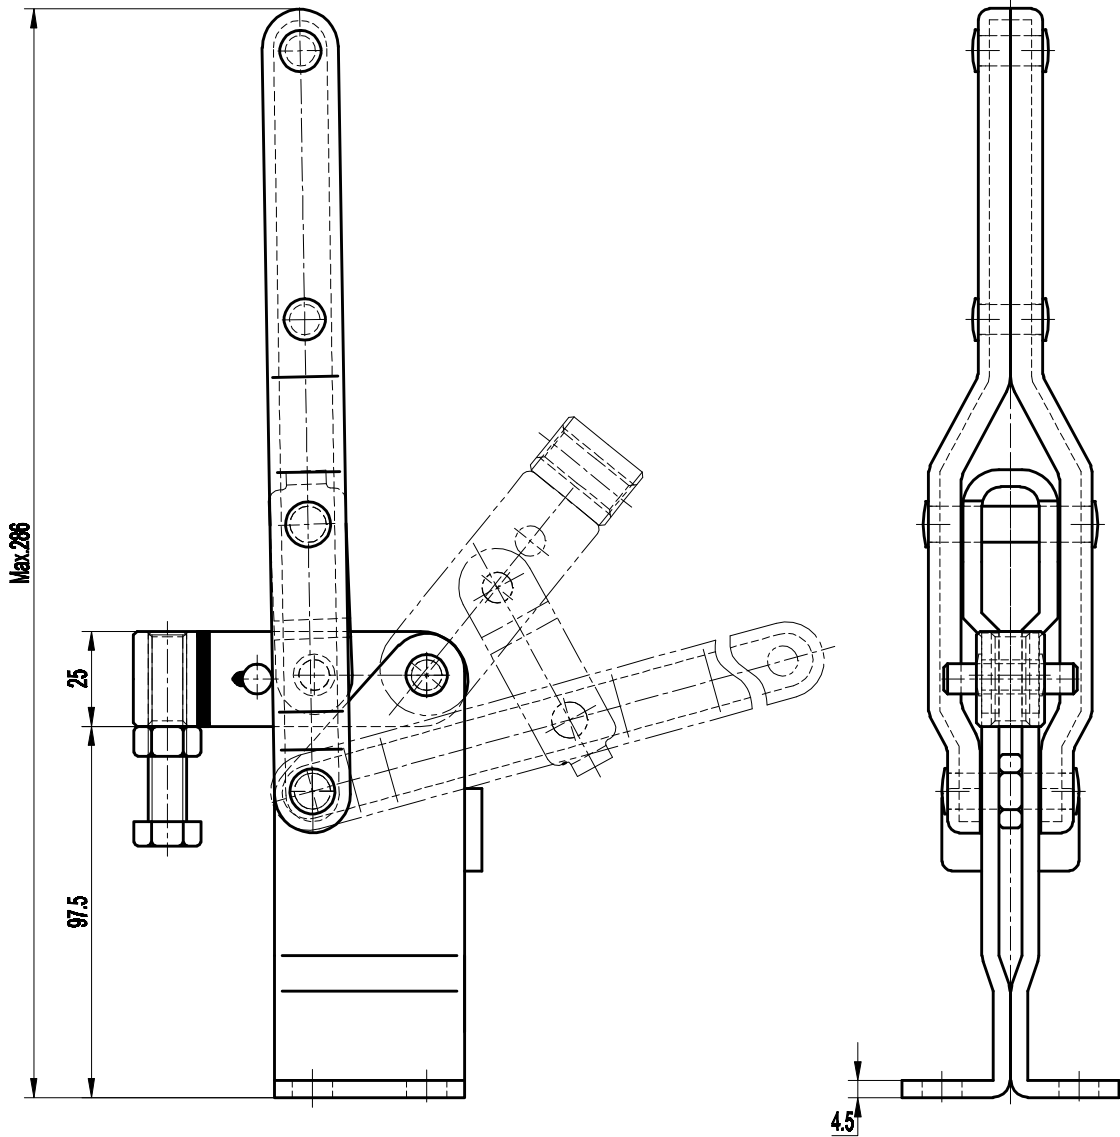

PART NUMBER: CH-10448-ZH

BAR OPENS:129°
HANDLE OPENS:75.5°
SPINDLE SUPPLIED:CH-SA-38200