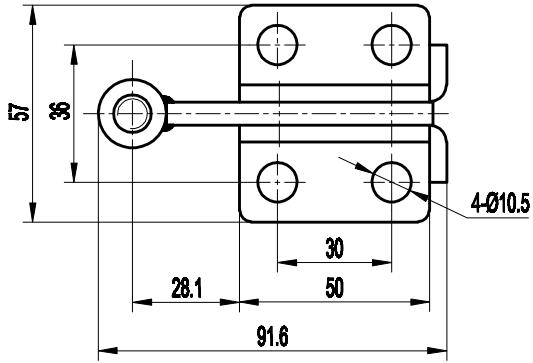

PART NUMBER: CH-10448-ZH

BAR OPENS:129°
HANDLE OPENS:75.5°
SPINDLE SUPPLIED:CH-SA-38200