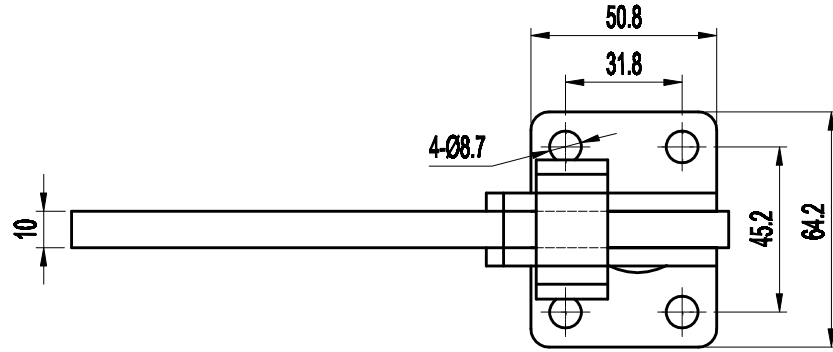

PART NUMBER: CH-10249

BAR OPENS: 100' ~ 115'
HANDLE OPENS: 62' ~ 68'
SPINDLE SUPPLIED: CH-SA-12300