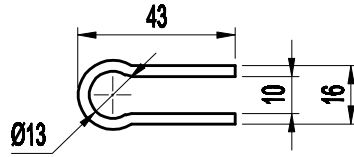

PART NUMBER: CH-10249

BAR OPENS: 100' ~ 115'
HANDLE OPENS: 62' ~ 68'
SPINDLE SUPPLIED: CH-SA-12300