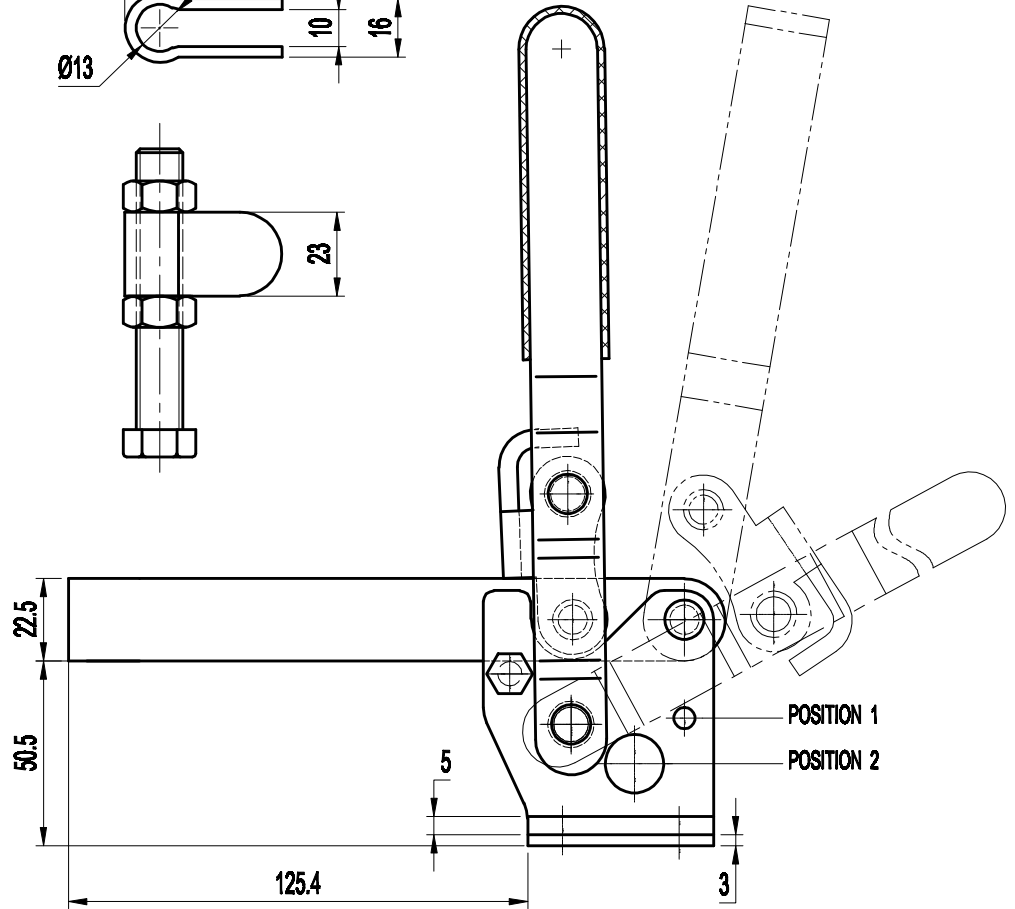

PART NUMBER: CH-10249

BAR OPENS: 100' ~ 115'
HANDLE OPENS: 62' ~ 68'
SPINDLE SUPPLIED: CH-SA-12300