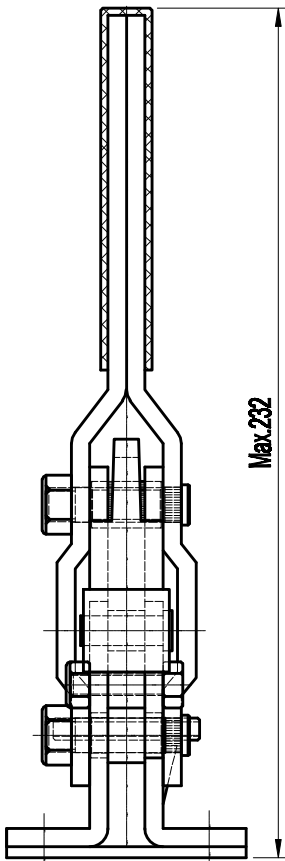

PART NUMBER: CH-10249

BAR OPENS: 100' ~ 115'
HANDLE OPENS: 62' ~ 68'
SPINDLE SUPPLIED: CH-SA-12300