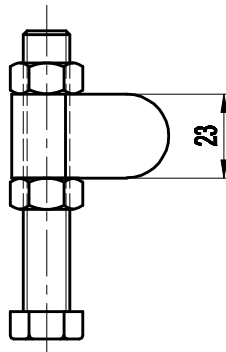

PART NUMBER: CH-10249

BAR OPENS: 100' ~ 115'
HANDLE OPENS: 62' ~ 68'
SPINDLE SUPPLIED: CH-SA-12300