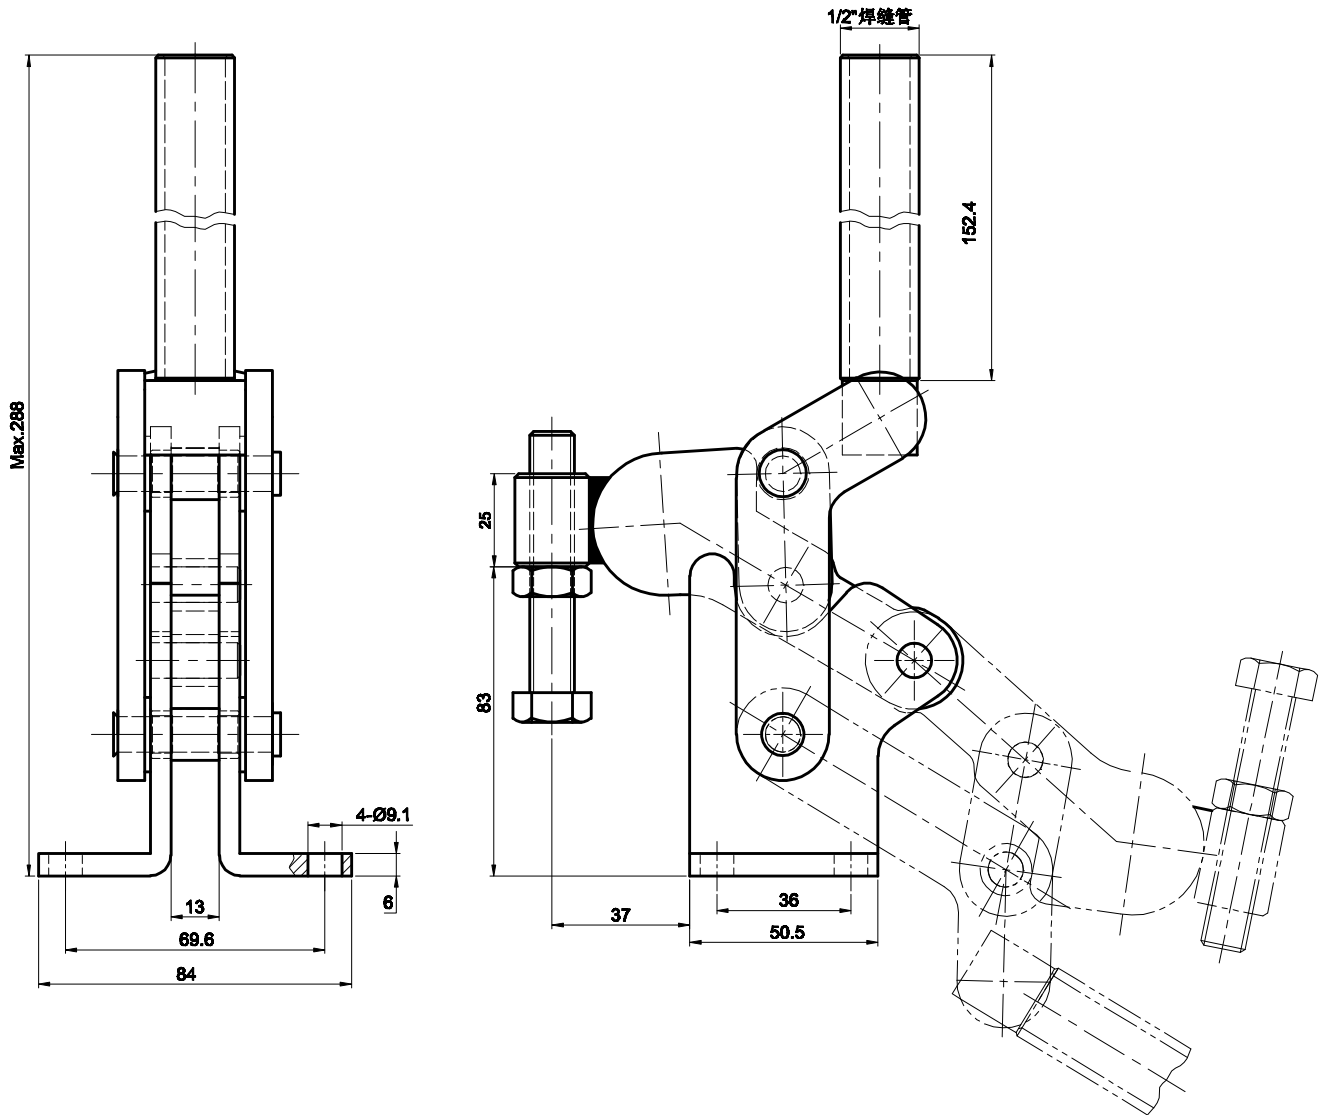

PART NUMBER: CH-101-KF

BAR OPENS: 190°
HANDLE OPENS: 120°
SPINDLE SUPPLIED: CH-SA-128017