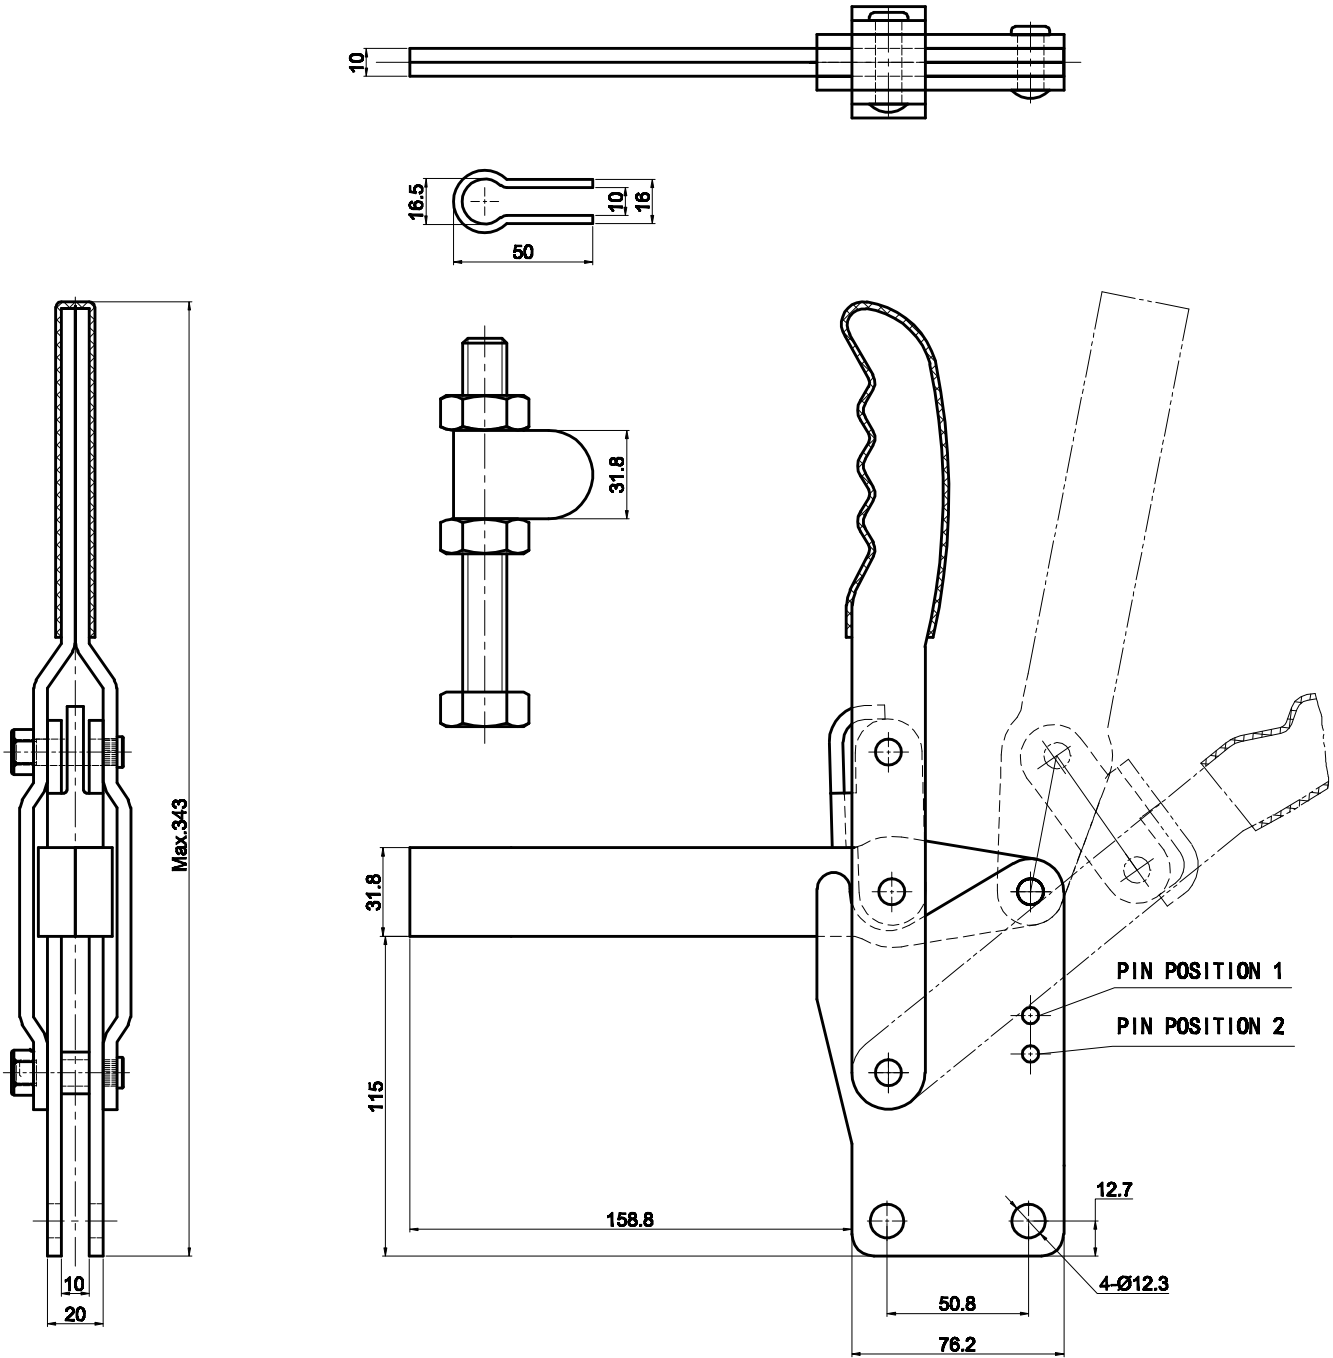

PART NUMBER: CH-101-JSI

BAR OPENS: 100°~140°
HANDLE OPENS: 48°~60°
SPINDLE SUPPLIED: CH-SA-58500