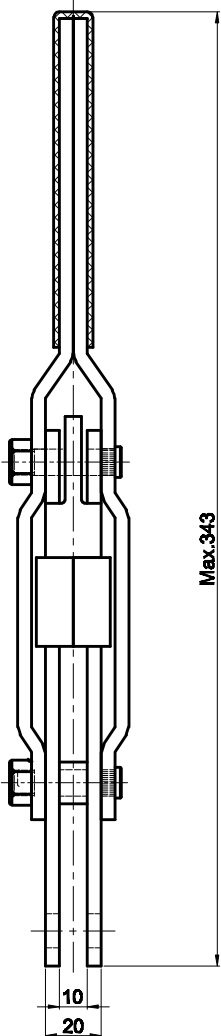

PART NUMBER: CH-101-JSB

BAR OPENS: 100°~140°  
HANDLE OPENS: 48°~60°  
SPINDLE SUPPLIED: CH-SA-58500