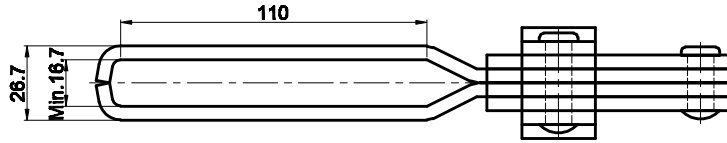

PART NUMBER: CH-101-JSB

BAR OPENS: 100°~140°  
HANDLE OPENS: 48°~60°  
SPINDLE SUPPLIED: CH-SA-58500