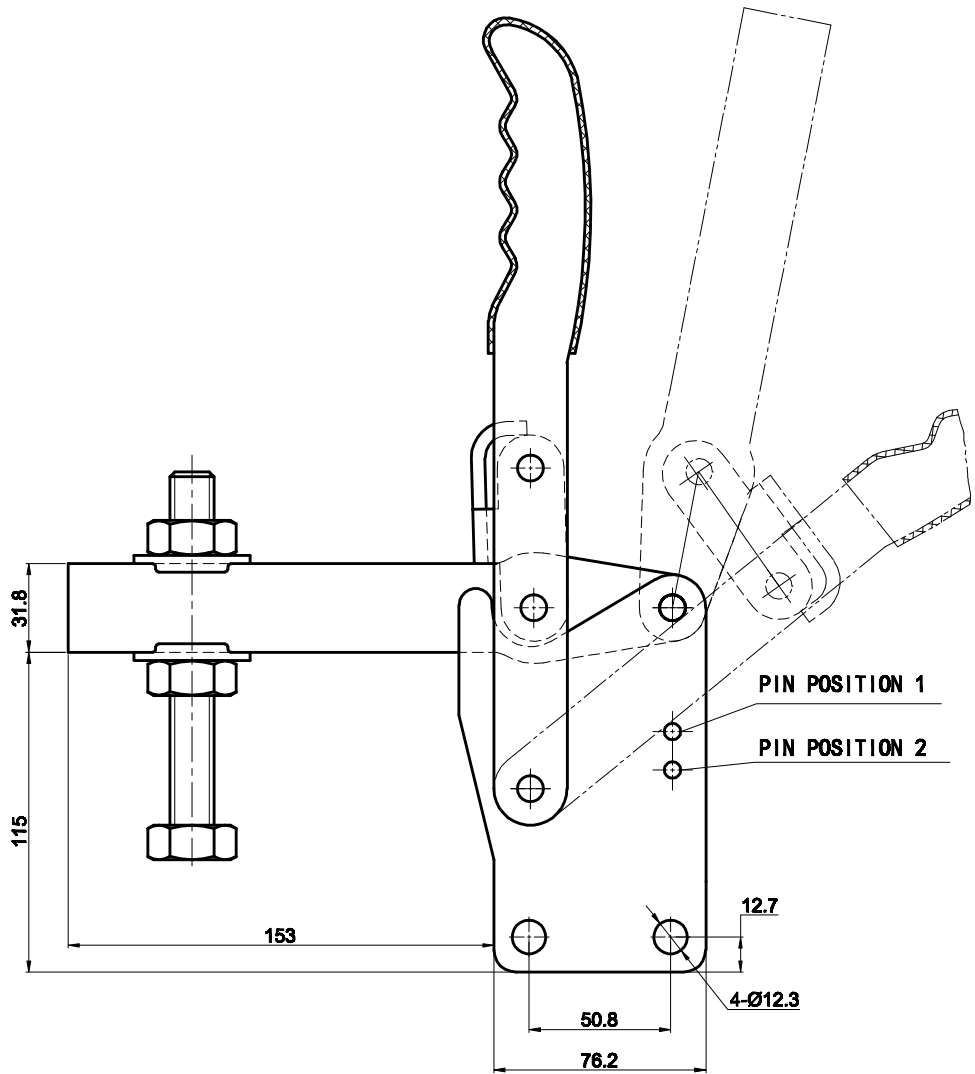

PART NUMBER: CH-101-JSB

BAR OPENS: 100°~140°  
HANDLE OPENS: 48°~60°  
SPINDLE SUPPLIED: CH-SA-58500