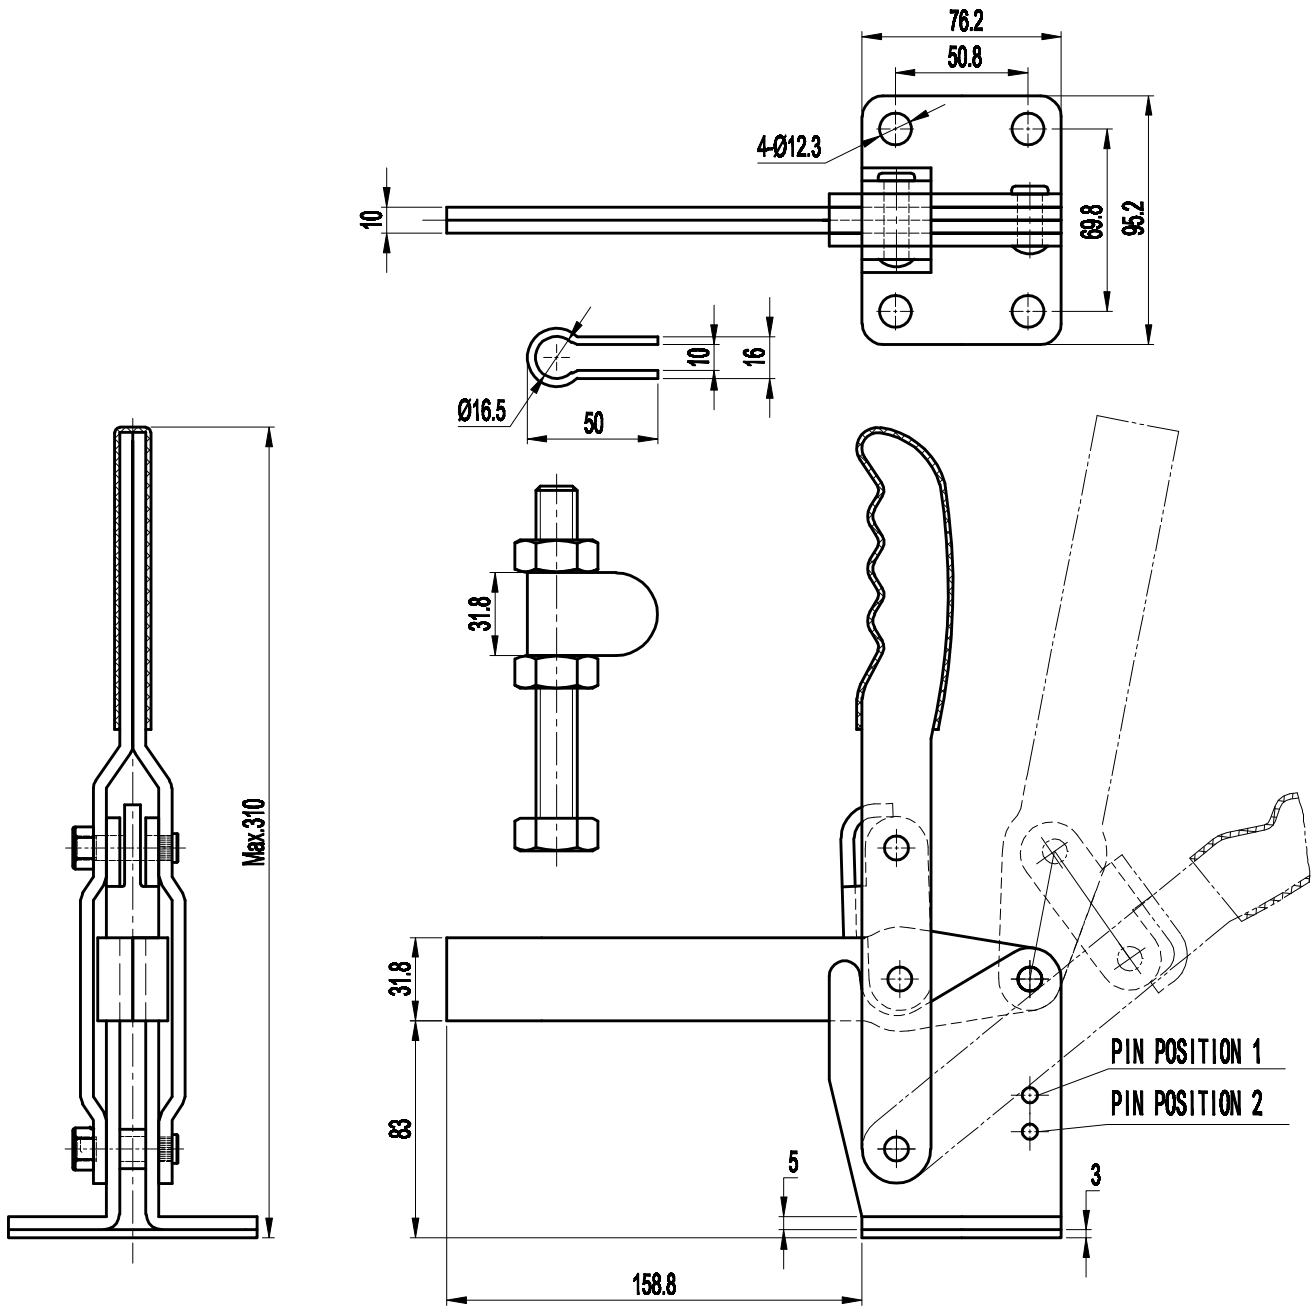

PART NUMBER: CH-101-JS

BAR OPENS: 100°~140°  
HANDLE OPENS: 48°~60°  
SPINDLE SUPPLIED: CH-SA-58500