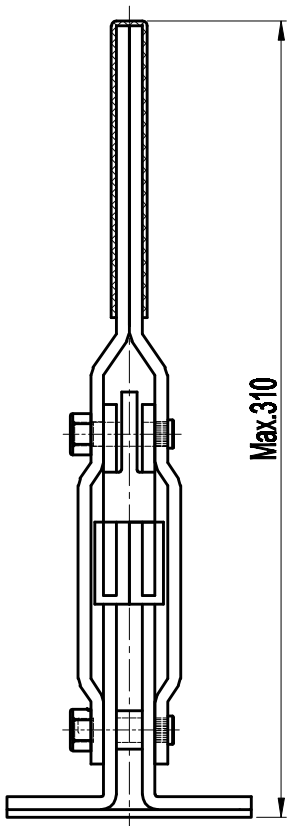

PART NUMBER: CH-101-J

BAR OPENS: 100°~140°

HANDLE OPENS: 48°~60°

SPINDLE SUPPLIED: CH-SA-58500