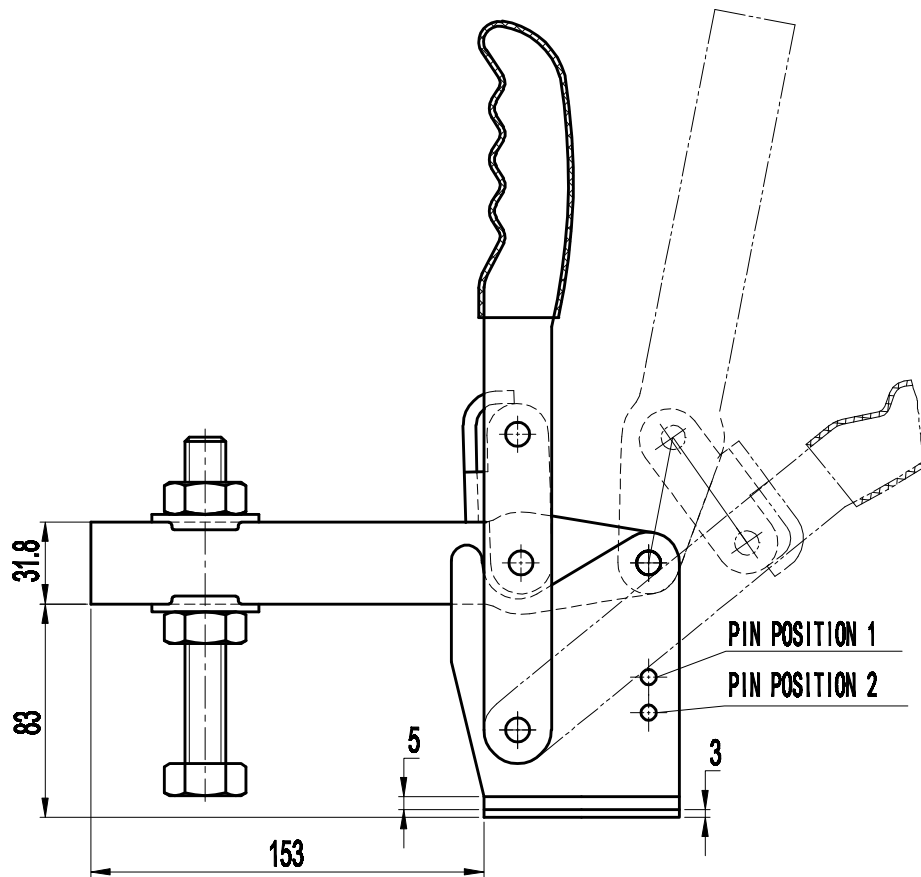

PART NUMBER: CH-101-J

BAR OPENS: 100°~140°

HANDLE OPENS: 48°~60°

SPINDLE SUPPLIED: CH-SA-58500