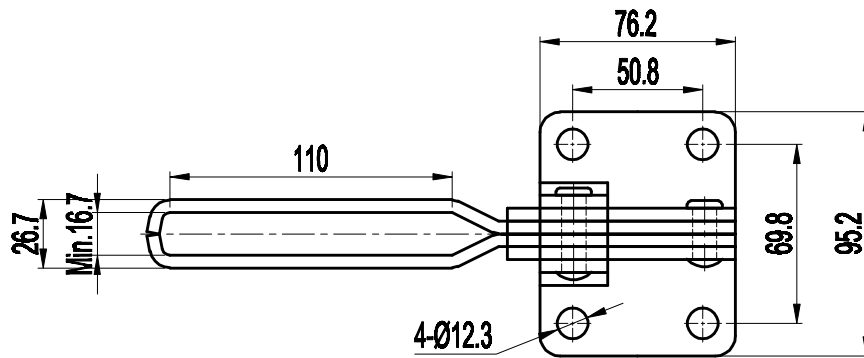

PART NUMBER: CH-101-J

BAR OPENS: 100°~140°

HANDLE OPENS: 48°~60°

SPINDLE SUPPLIED: CH-SA-58500