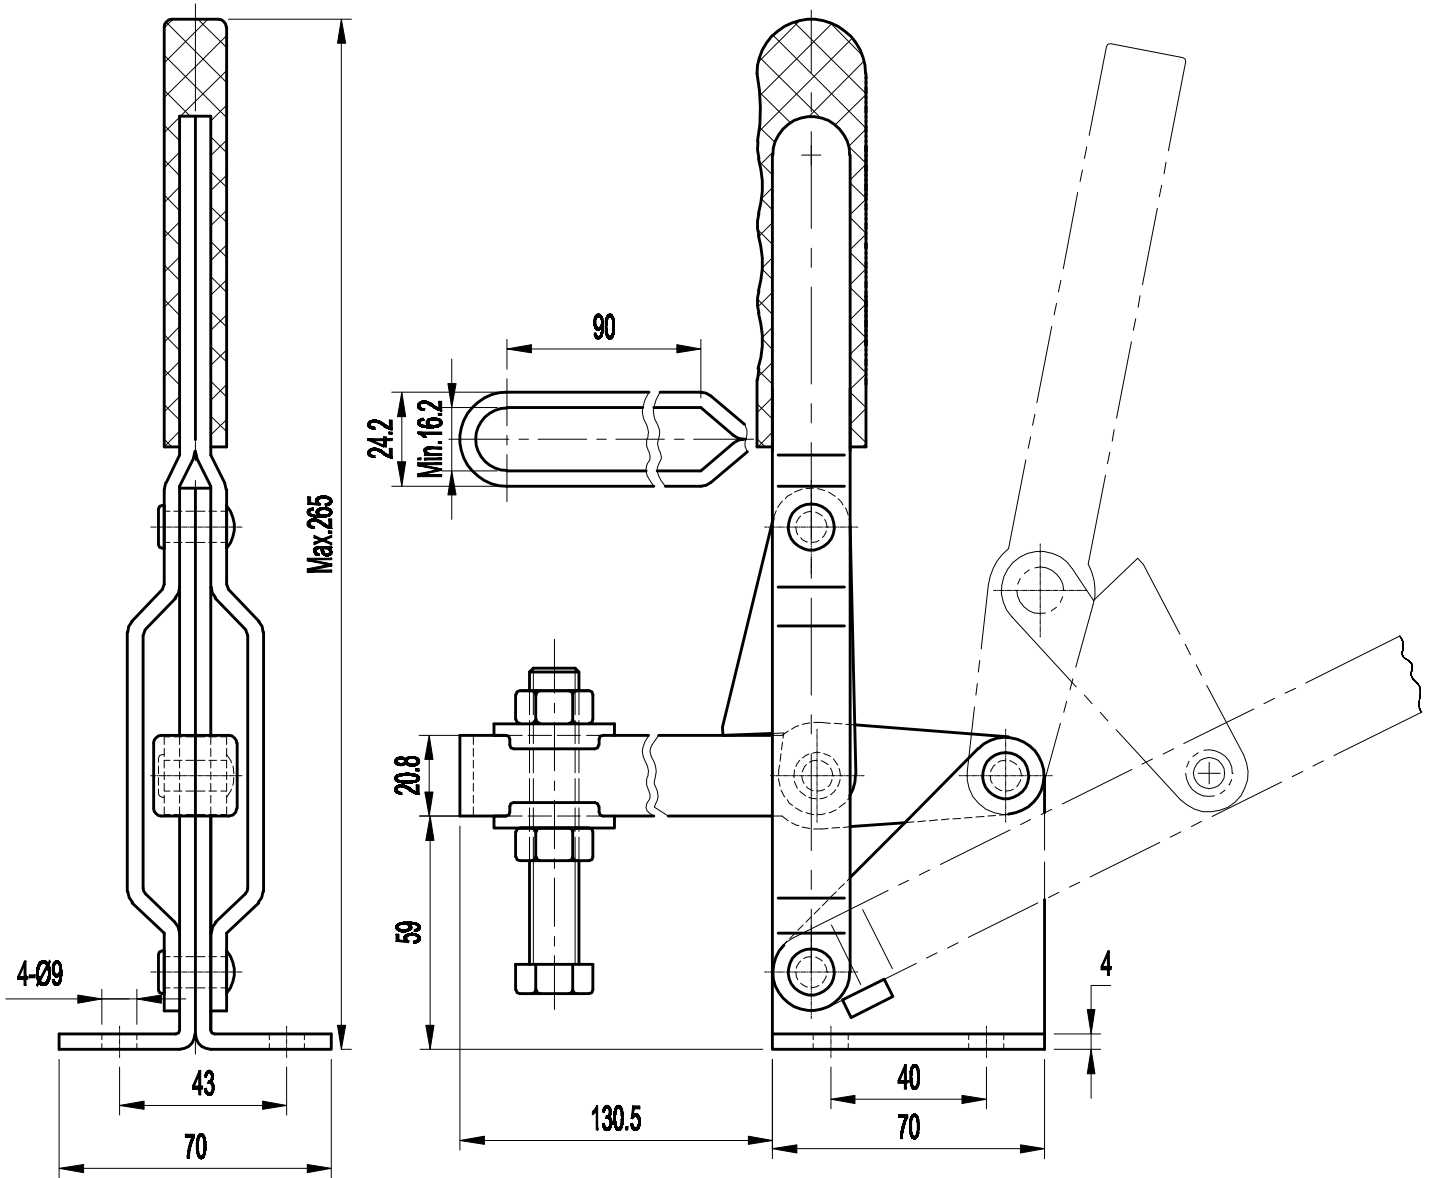

PART NUMBER: CH-101-H

BAR OPENS: 101°
HANDLE OPENS: 63°
SPINDLE SUPPLIED: CH-SA-12300