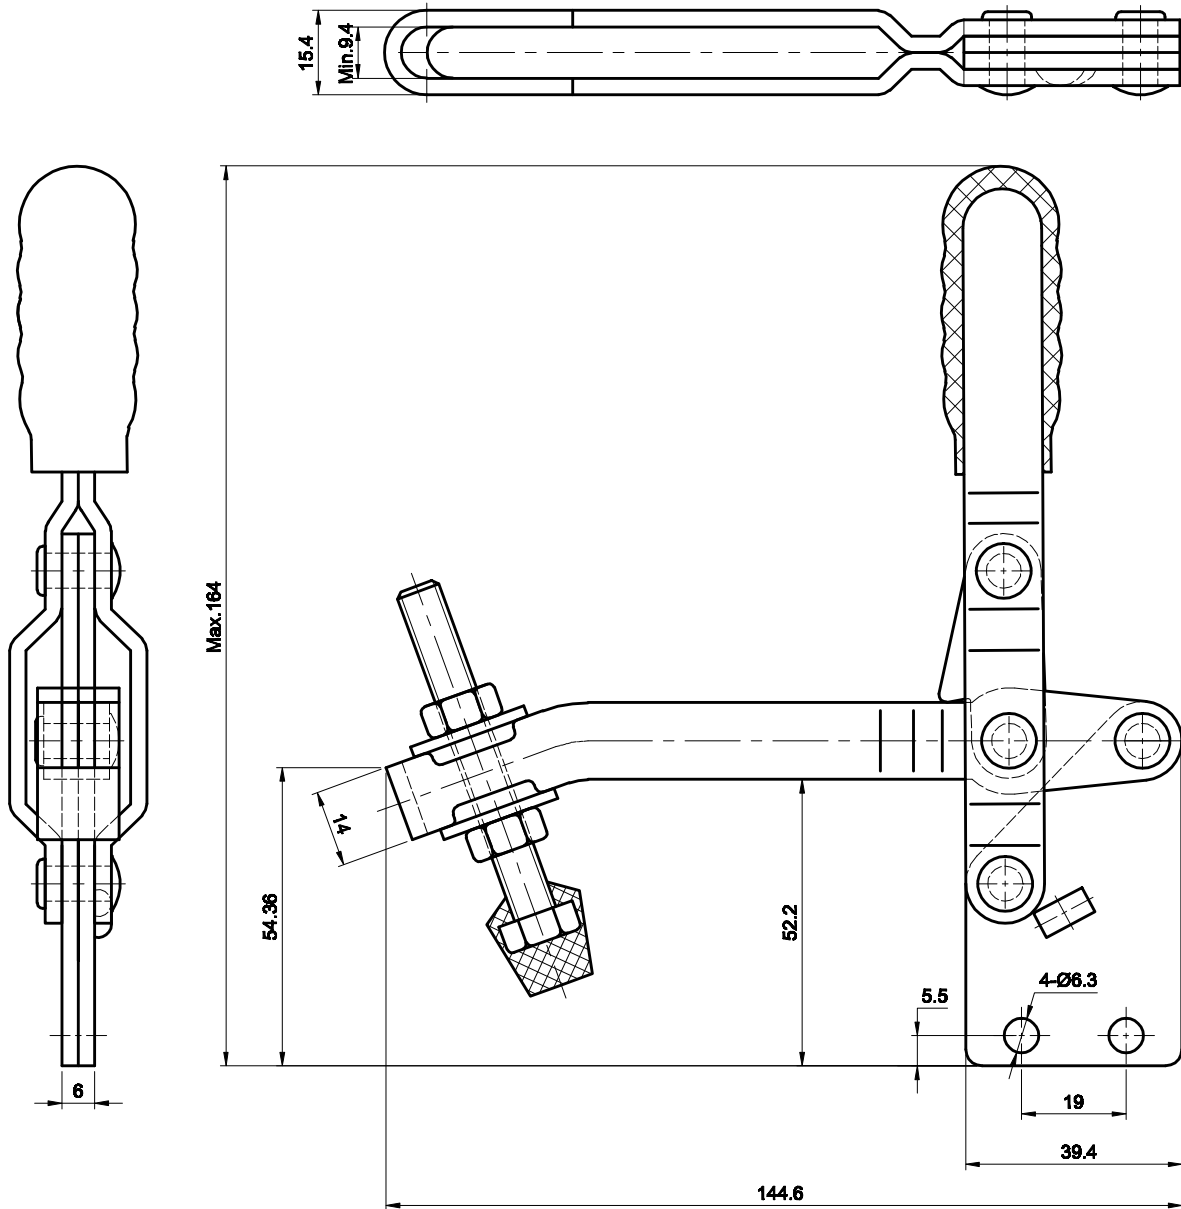

PART NUMBER: CH-101-EID

BAR OPENS:100°
HANDLE OPENS:60°
SPINDLE SUPPLIED:CH-FC-56212