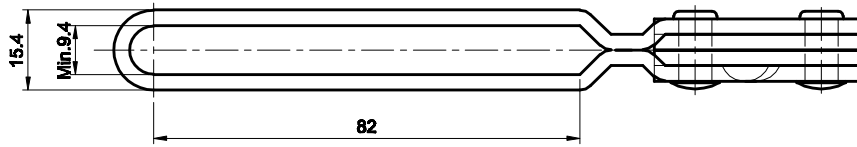

PART NUMBER: CH-101-EI

BAR OPENS:100°

HANDLE OPENS:60°

SPINDLE SUPPLIED:CH-FC-56212