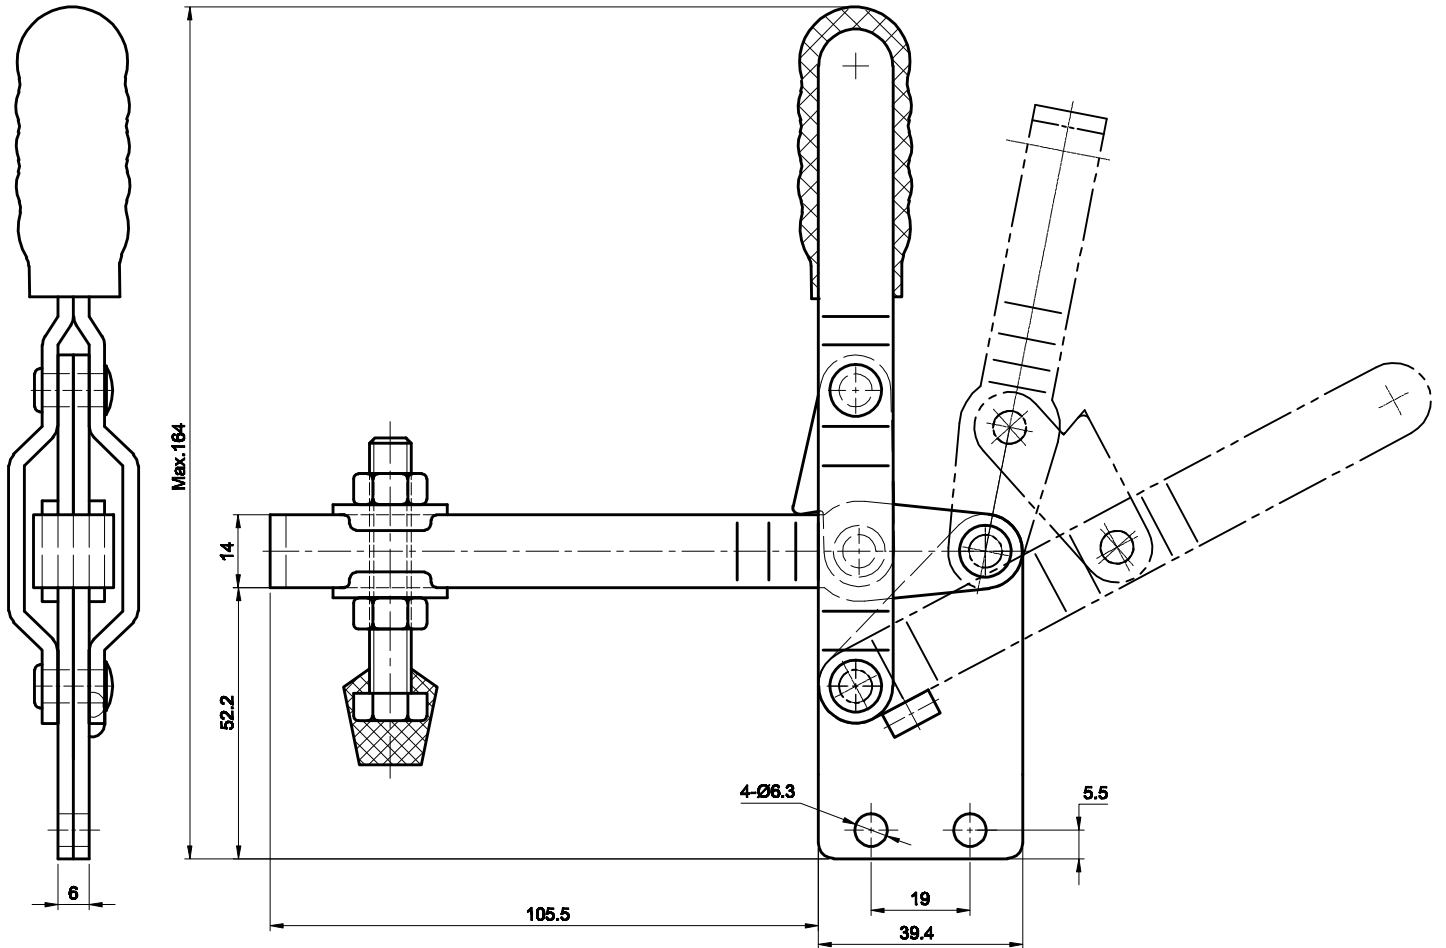

PART NUMBER: CH-101-EI

BAR OPENS:100°

HANDLE OPENS:60°

SPINDLE SUPPLIED:CH-FC-56212