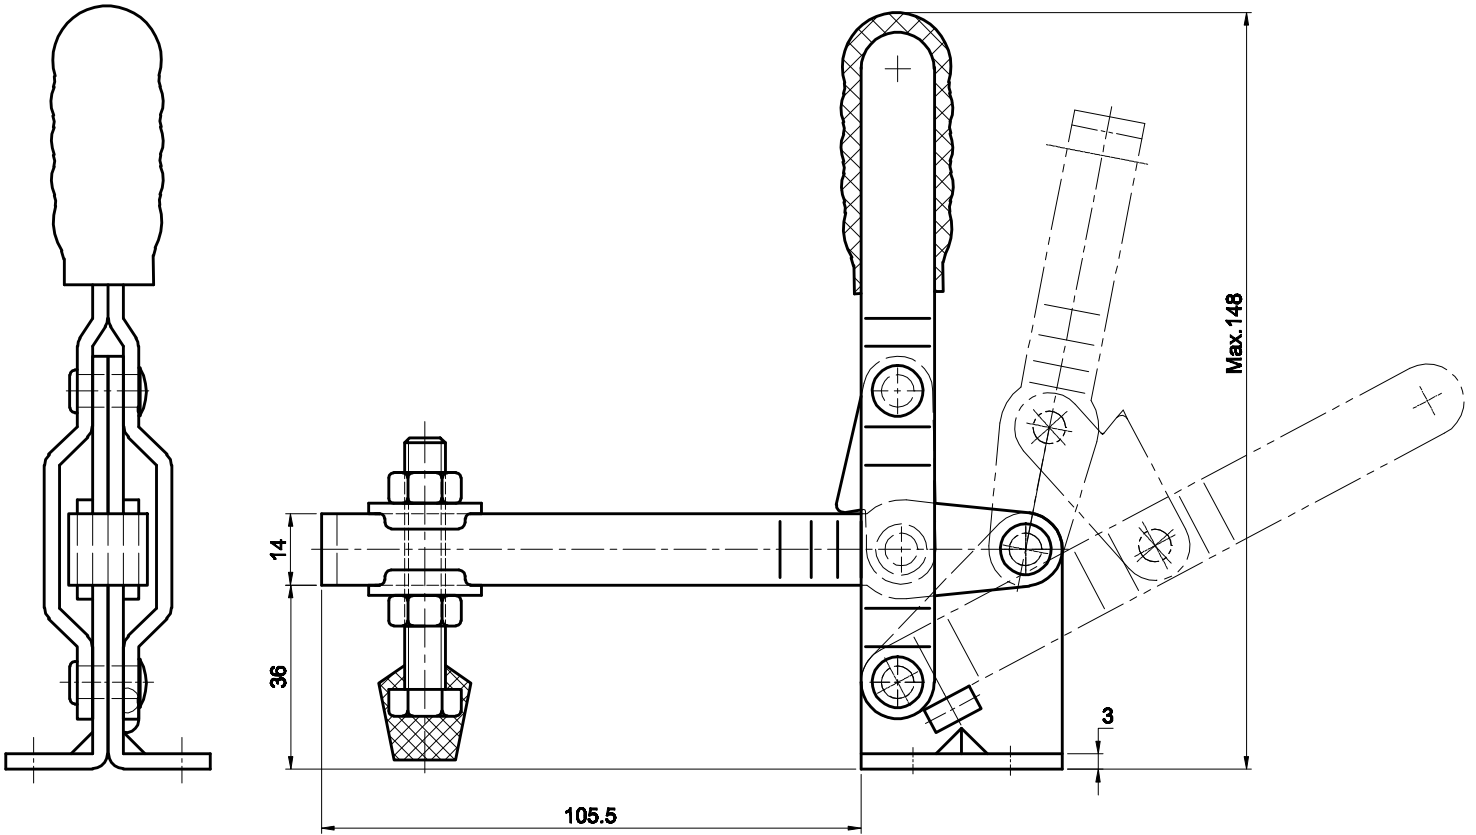

PART NUMBER: CH-101-E

BAR OPENS:100°  
HANDLE OPENS:60°  
SPINDLE SUPPLIED:CH-FC-56212