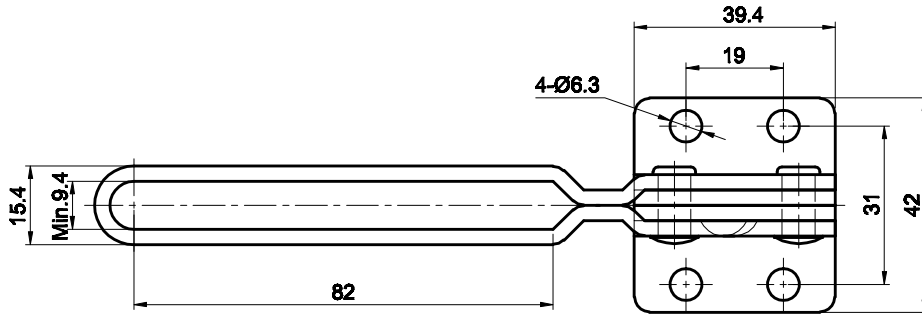

PART NUMBER: CH-101-E

BAR OPENS:100°  
HANDLE OPENS:60°  
SPINDLE SUPPLIED:CH-FC-56212