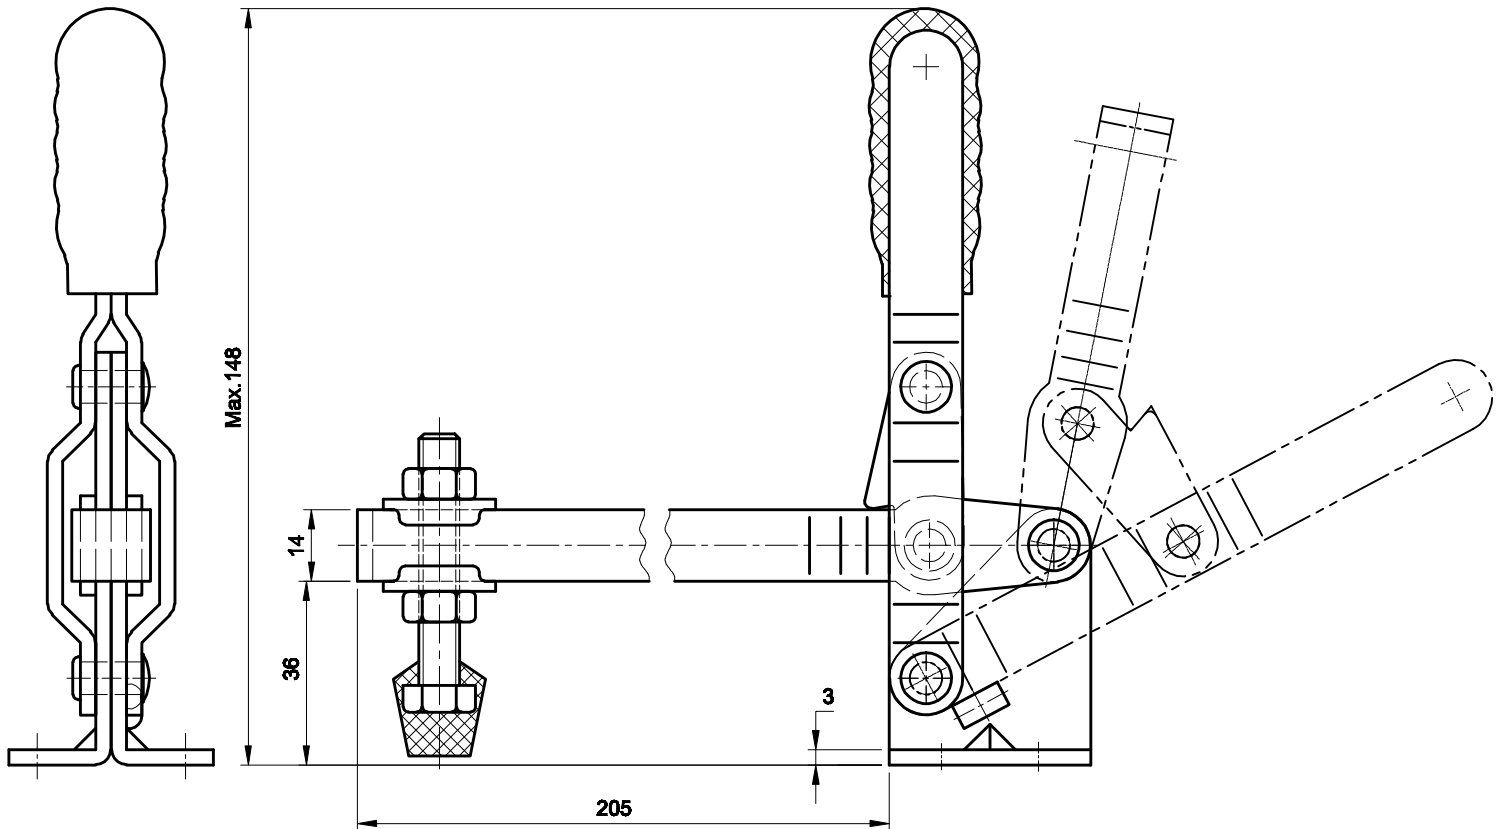

PART NUMBER: CH-101-E-20

BAR OPENS:100°
HANDLE OPENS:60°
SPINDLE SUPPLIED:CH-FC-56212