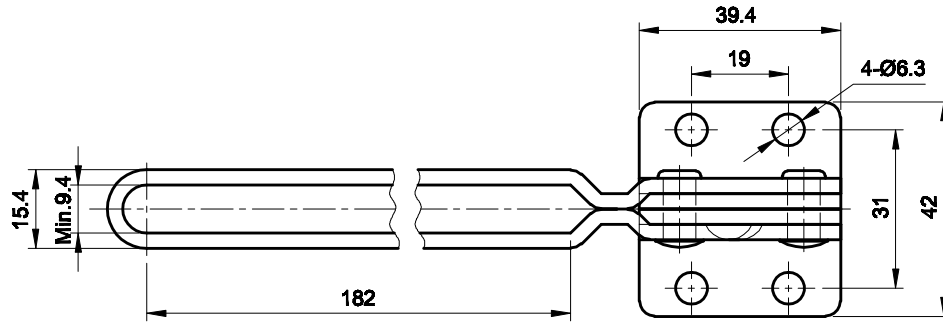

PART NUMBER: CH-101-E-20

BAR OPENS:100°
HANDLE OPENS:60°
SPINDLE SUPPLIED:CH-FC-56212