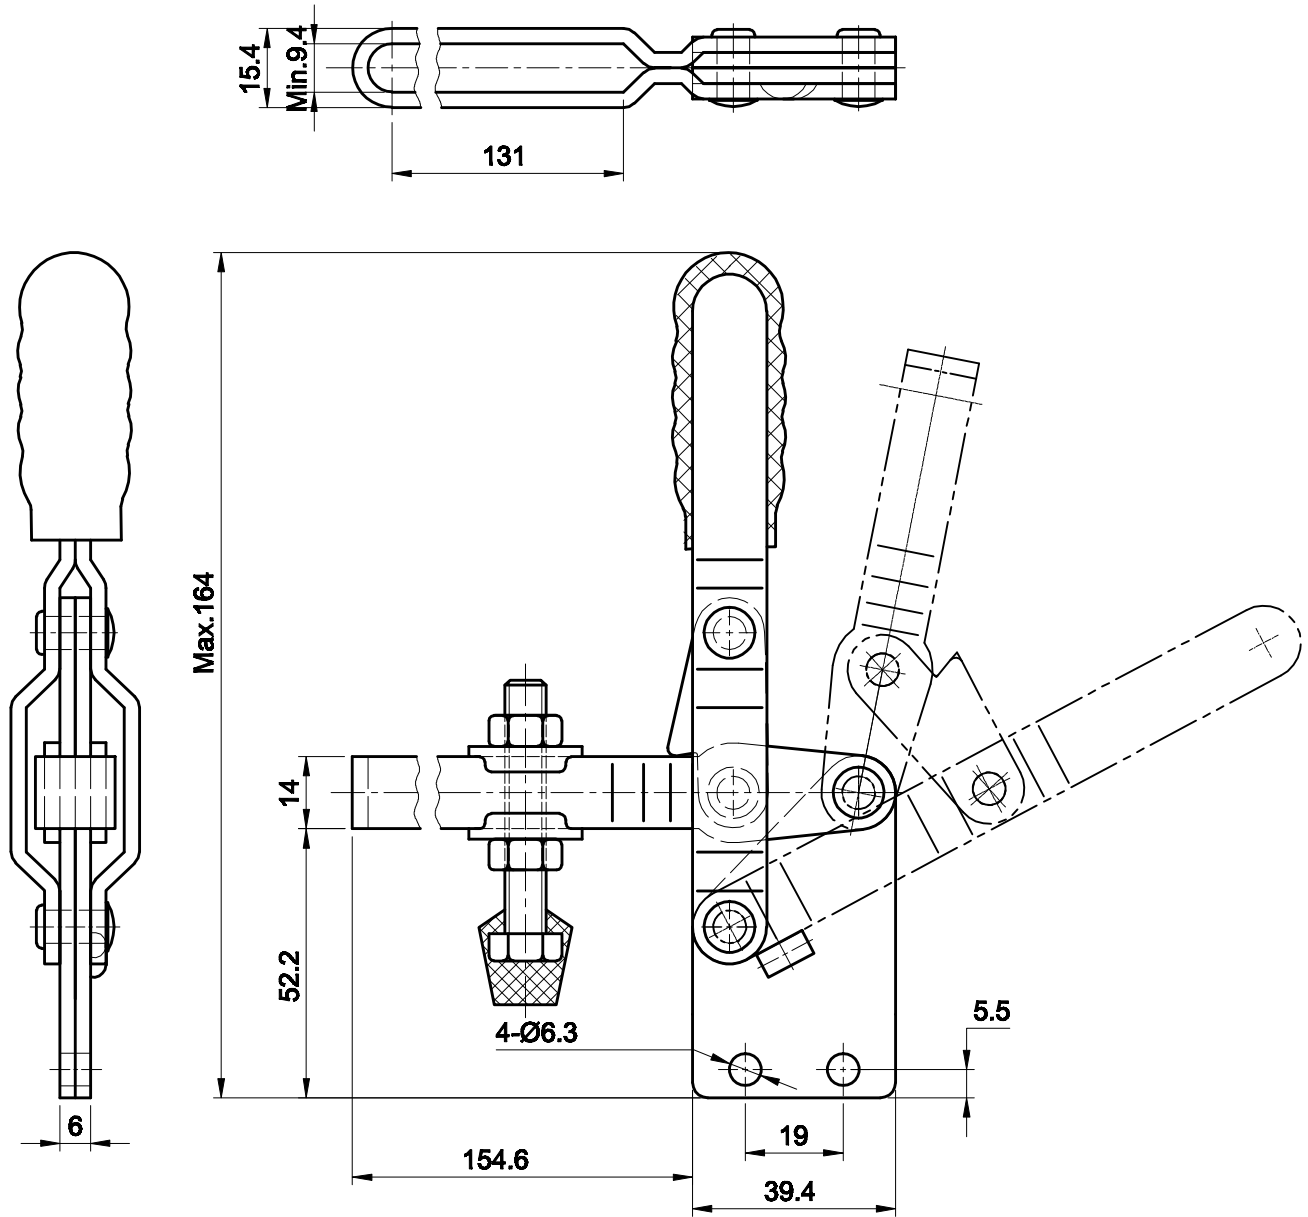

PART NUMBER: CH-101-DI-15

BAR OPENS:100°  
HANDLE OPENS:60°  
SPINDLE SUPPLIED:CH-FC-56212