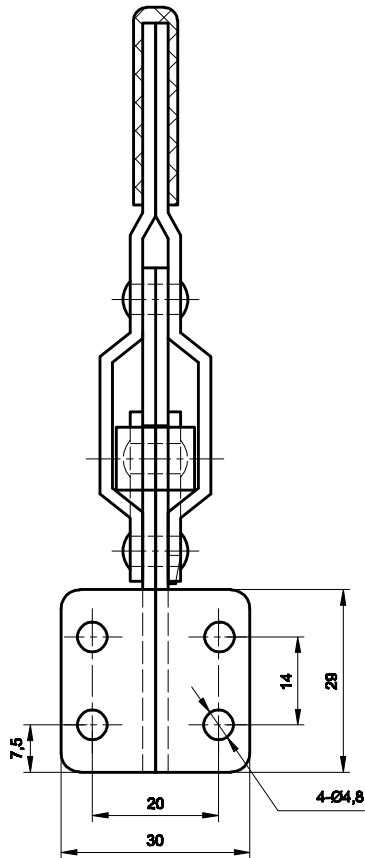

PART NUMBER: CH-101-B

BAR OPENS:90°
HANDLE OPENS:65°
SPINDLE SUPPLIED:CH-FC-14134