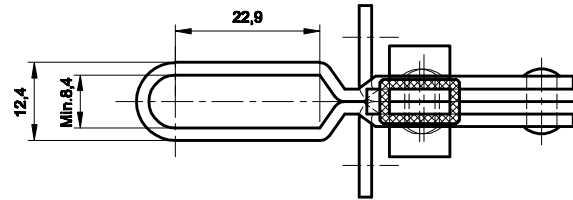

PART NUMBER: CH-101-B

BAR OPENS:90°
HANDLE OPENS:65°
SPINDLE SUPPLIED:CH-FC-14134