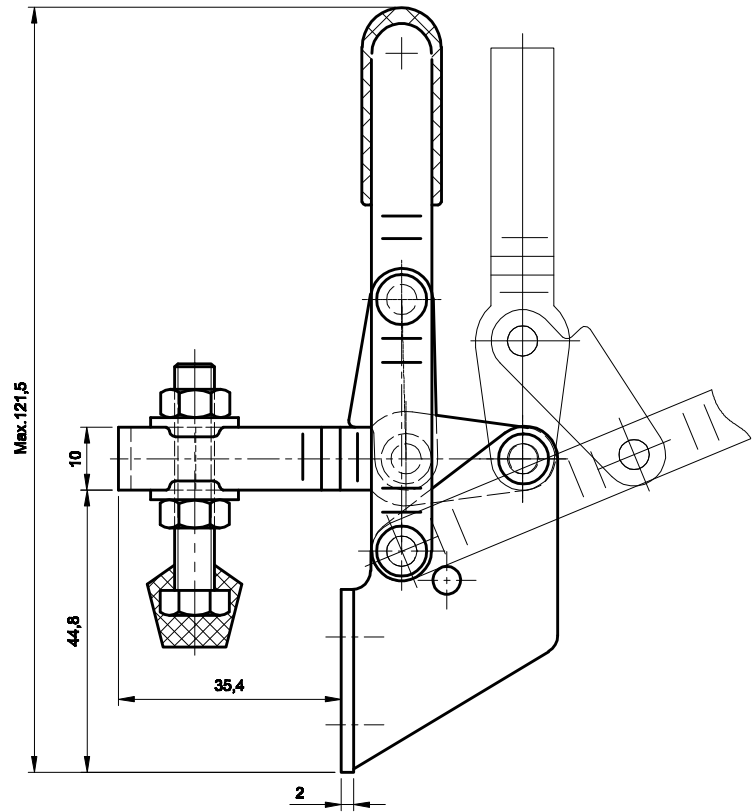

PART NUMBER: CH-101-B

BAR OPENS:90°
HANDLE OPENS:65°
SPINDLE SUPPLIED:CH-FC-14134