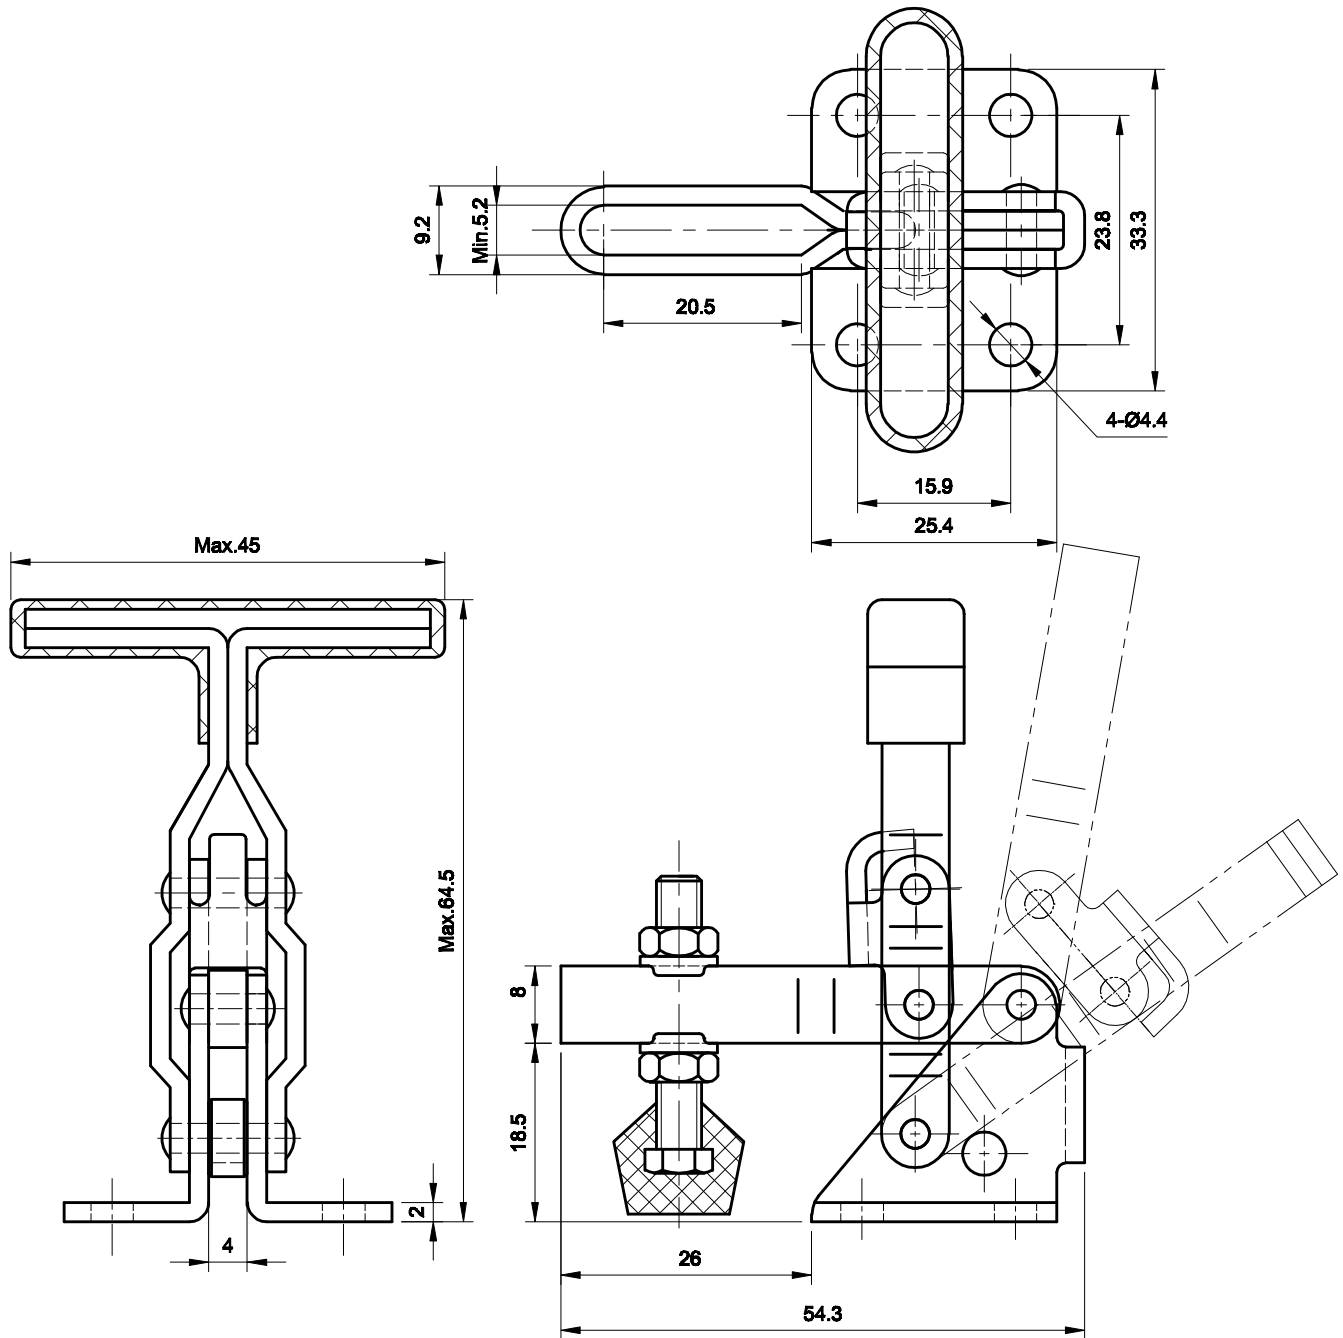

PART NUMBER: CH-101-AT

BAR OPENS:100°

HANDLE OPENS:56°

SPINDLE SUPPLIED:CH-FC-10138